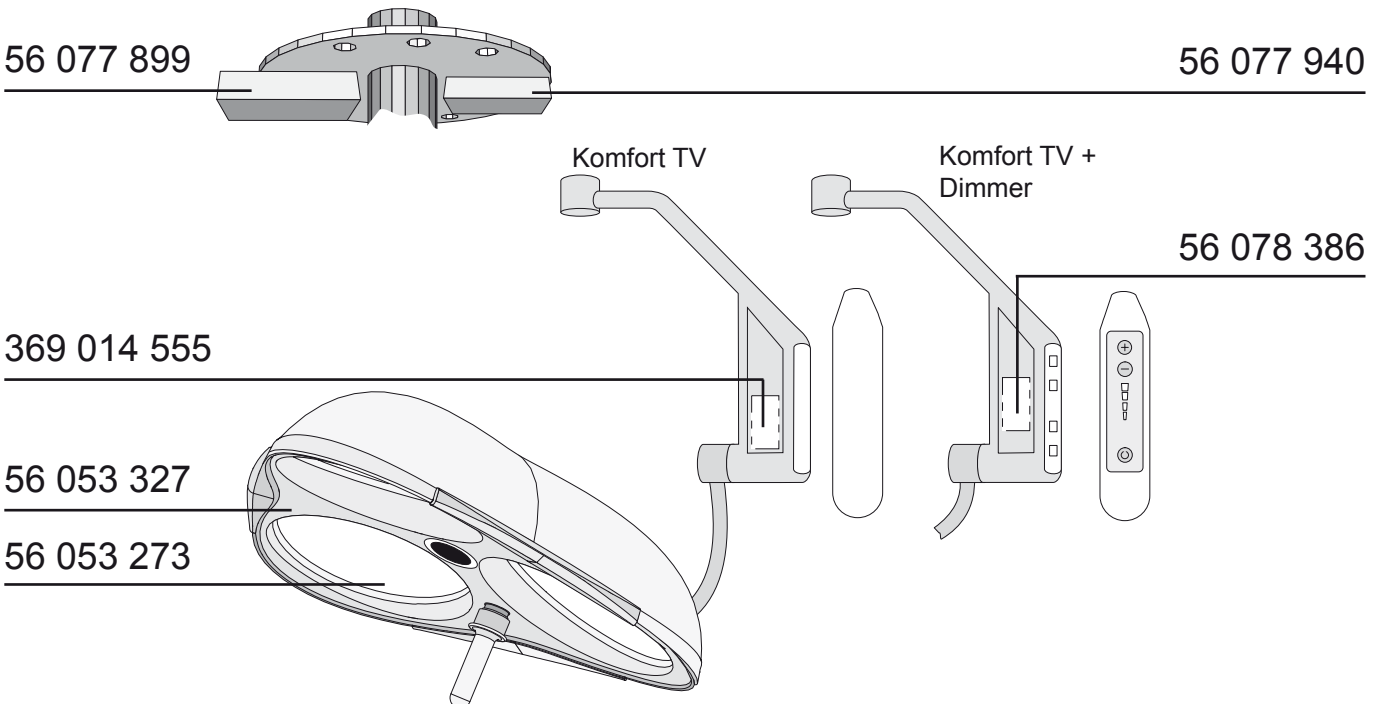

3.2 Komfort TV / Komfort TV + Dimmer / Comfort TV / Comfort TV + Dimmer

Abb. / Fig 8